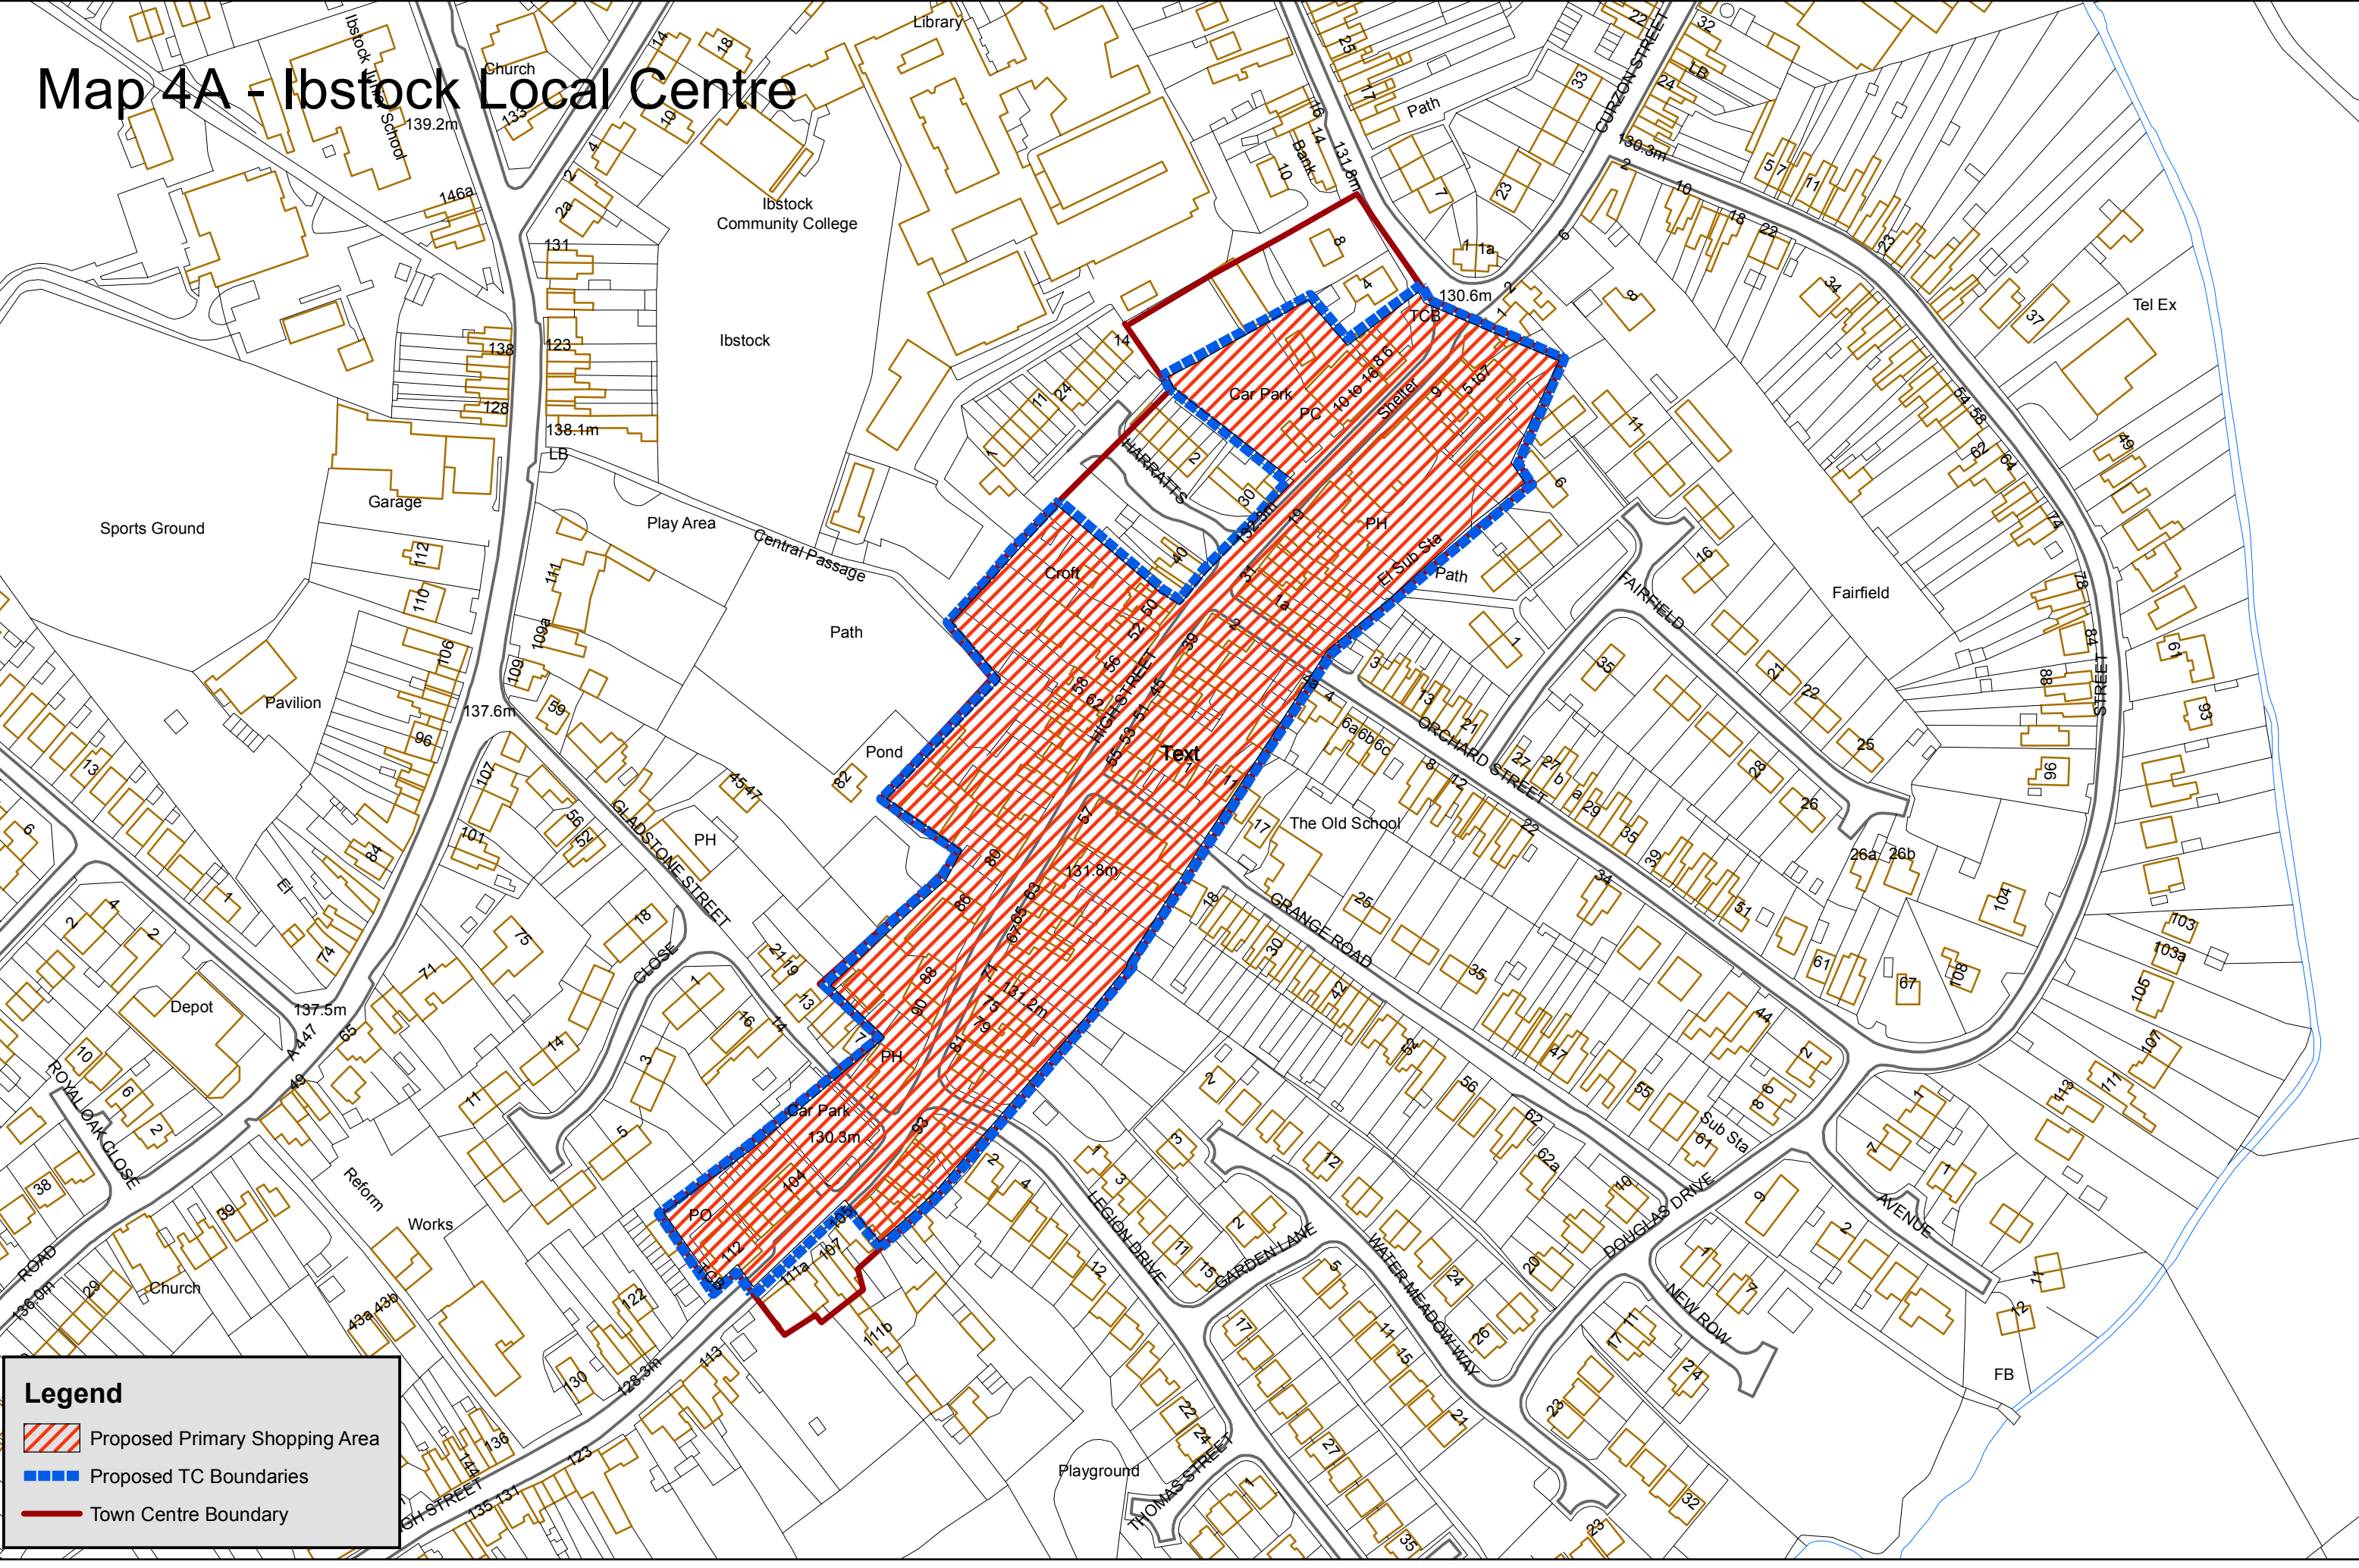

Map 4A - Ibstock Local Centre

Legend

- Proposed Primary Shopping Area
- Proposed TC Boundaries
- Town Centre Boundary

0510 20 30 40
 Meters